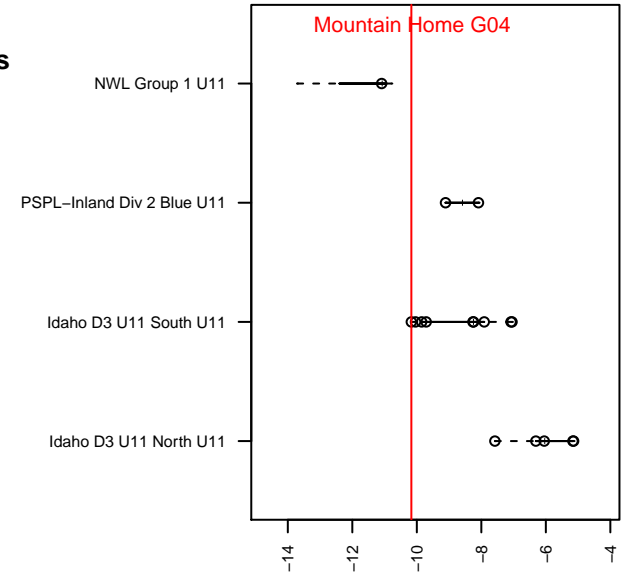

**attack and defense rating
relative to others at age
and all opponents in last 13 months**